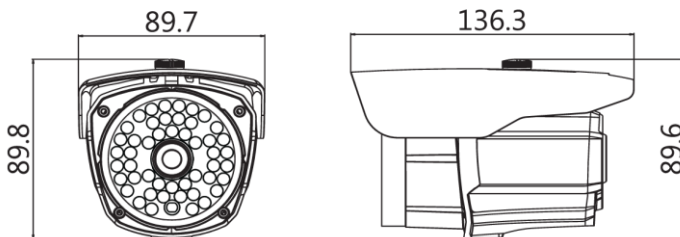

DIMENSION

Unit : mm (Inch)

Riyadh
TEL: 0114723521
Email: info@finloyd.com

Jeddah
Tel: 0126521564
Email: info@finloyd.com

www.finloyd.com